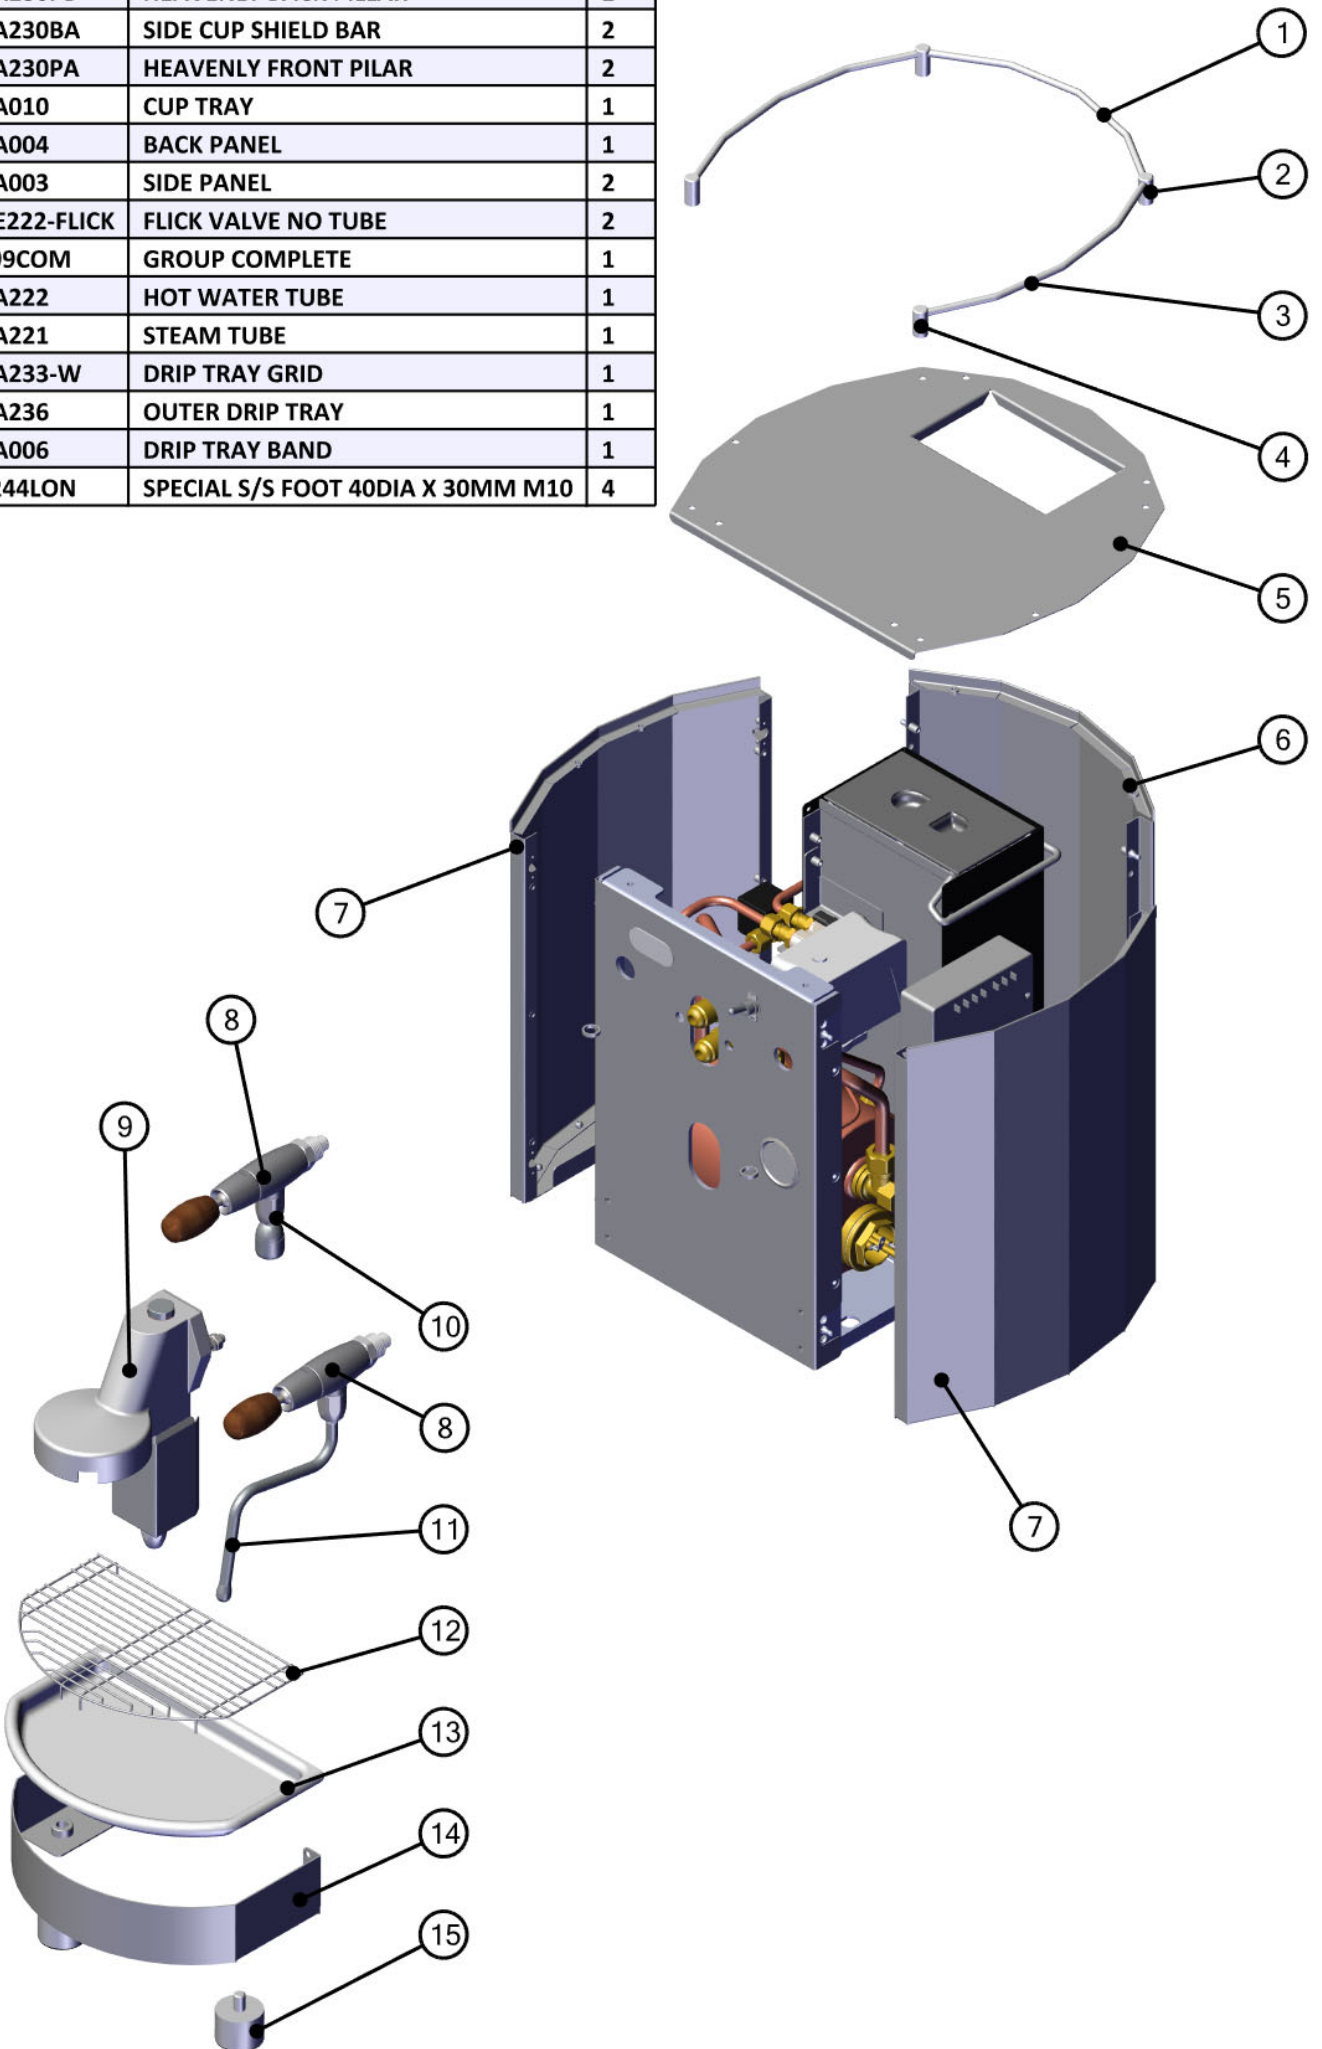

## ESPRESSO COFFEE MACHINE

### SPARE PARTS BOOK

[www.fracino.com](http://www.fracino.com)  
[spares@fracino.com](mailto:spares@fracino.com)  
+44 (0)121 328 5757

**VERSION 1.1**  
**02/2023**

No.	Part No.	Description	Qty
1	HEA230BB	BACK CUP SHIELD BAR	1
2	HEA230PB	HEAVENLY BACK PILLAR	2
3	HEA230BA	SIDE CUP SHIELD BAR	2
4	HEA230PA	HEAVENLY FRONT PILAR	2
5	HEA010	CUP TRAY	1
6	HEA004	BACK PANEL	1
7	HEA003	SIDE PANEL	2
8	CHE222-FLICK	FLICK VALVE NO TUBE	2
9	FC99COM	GROUP COMPLETE	1
10	HEA222	HOT WATER TUBE	1
11	HEA221	STEAM TUBE	1
12	HEA233-W	DRIP TRAY GRID	1
13	HEA236	OUTER DRIP TRAY	1
14	HEA006	DRIP TRAY BAND	1
15	FC244LON	SPECIAL S/S FOOT 40DIA X 30MM M10	4

No.	Part No.	Description	Qty
1	PIC082B	WATER CONTAINER LID	1
2	PIC082COM	WATER CONTAINER COMPLETE	1
3	CYB223SILTUBE	SILICON PIPE MANIFOLD TO TANK 635MM	1
4	FC169	PRESSURE SWITCH 3 POLE 30 AMP	1
5	PIC172-AUTO	PICCINO CONTROL BOX	1
6	FC189T-P	TOGGLE ON-OFF SWITCH PLATE	1
7	FC189T-20AMP	TOGGLE SWITCH HIGH POWER 20AMP	1
8	CHE179	PRESSURE GAUGE	1