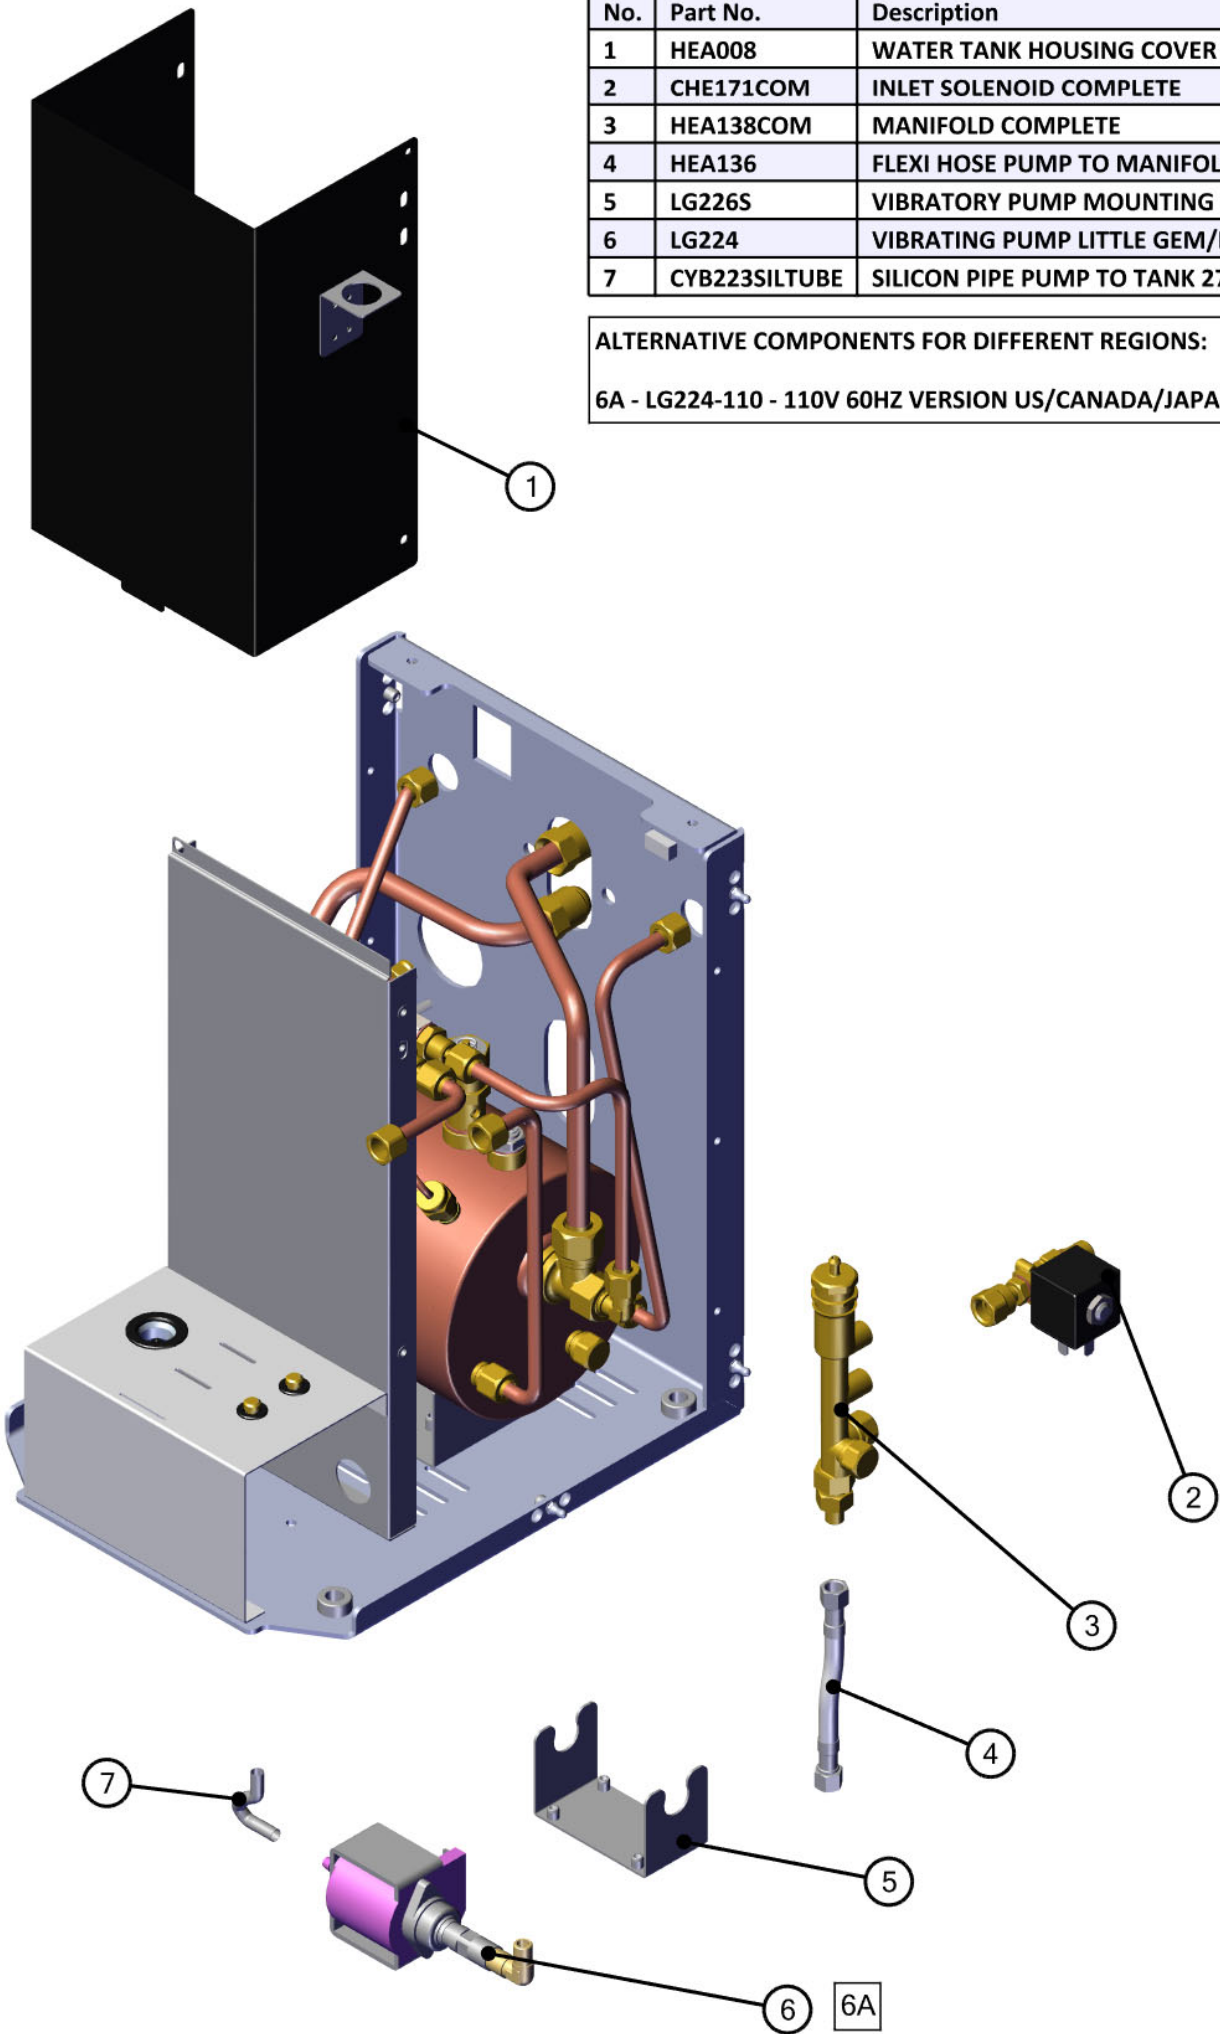

No.	Part No.	Description	Qty
1	HEA008	WATER TANK HOUSING COVER	1
2	CHE171COM	INLET SOLENOID COMPLETE	1
3	HEA138COM	MANIFOLD COMPLETE	1
4	HEA136	FLEXI HOSE PUMP TO MANIFOLD	1
5	LG226S	VIBRATORY PUMP MOUNTING BRACKET	1
6	LG224	VIBRATING PUMP LITTLE GEM/HEAVENLY 230V	1
7	CYB223SILTUBE	SILICON PIPE PUMP TO TANK 270MM	1

ALTERNATIVE COMPONENTS FOR DIFFERENT REGIONS:
6A - LG224-110 - 110V 60HZ VERSION US/CANADA/JAPAN