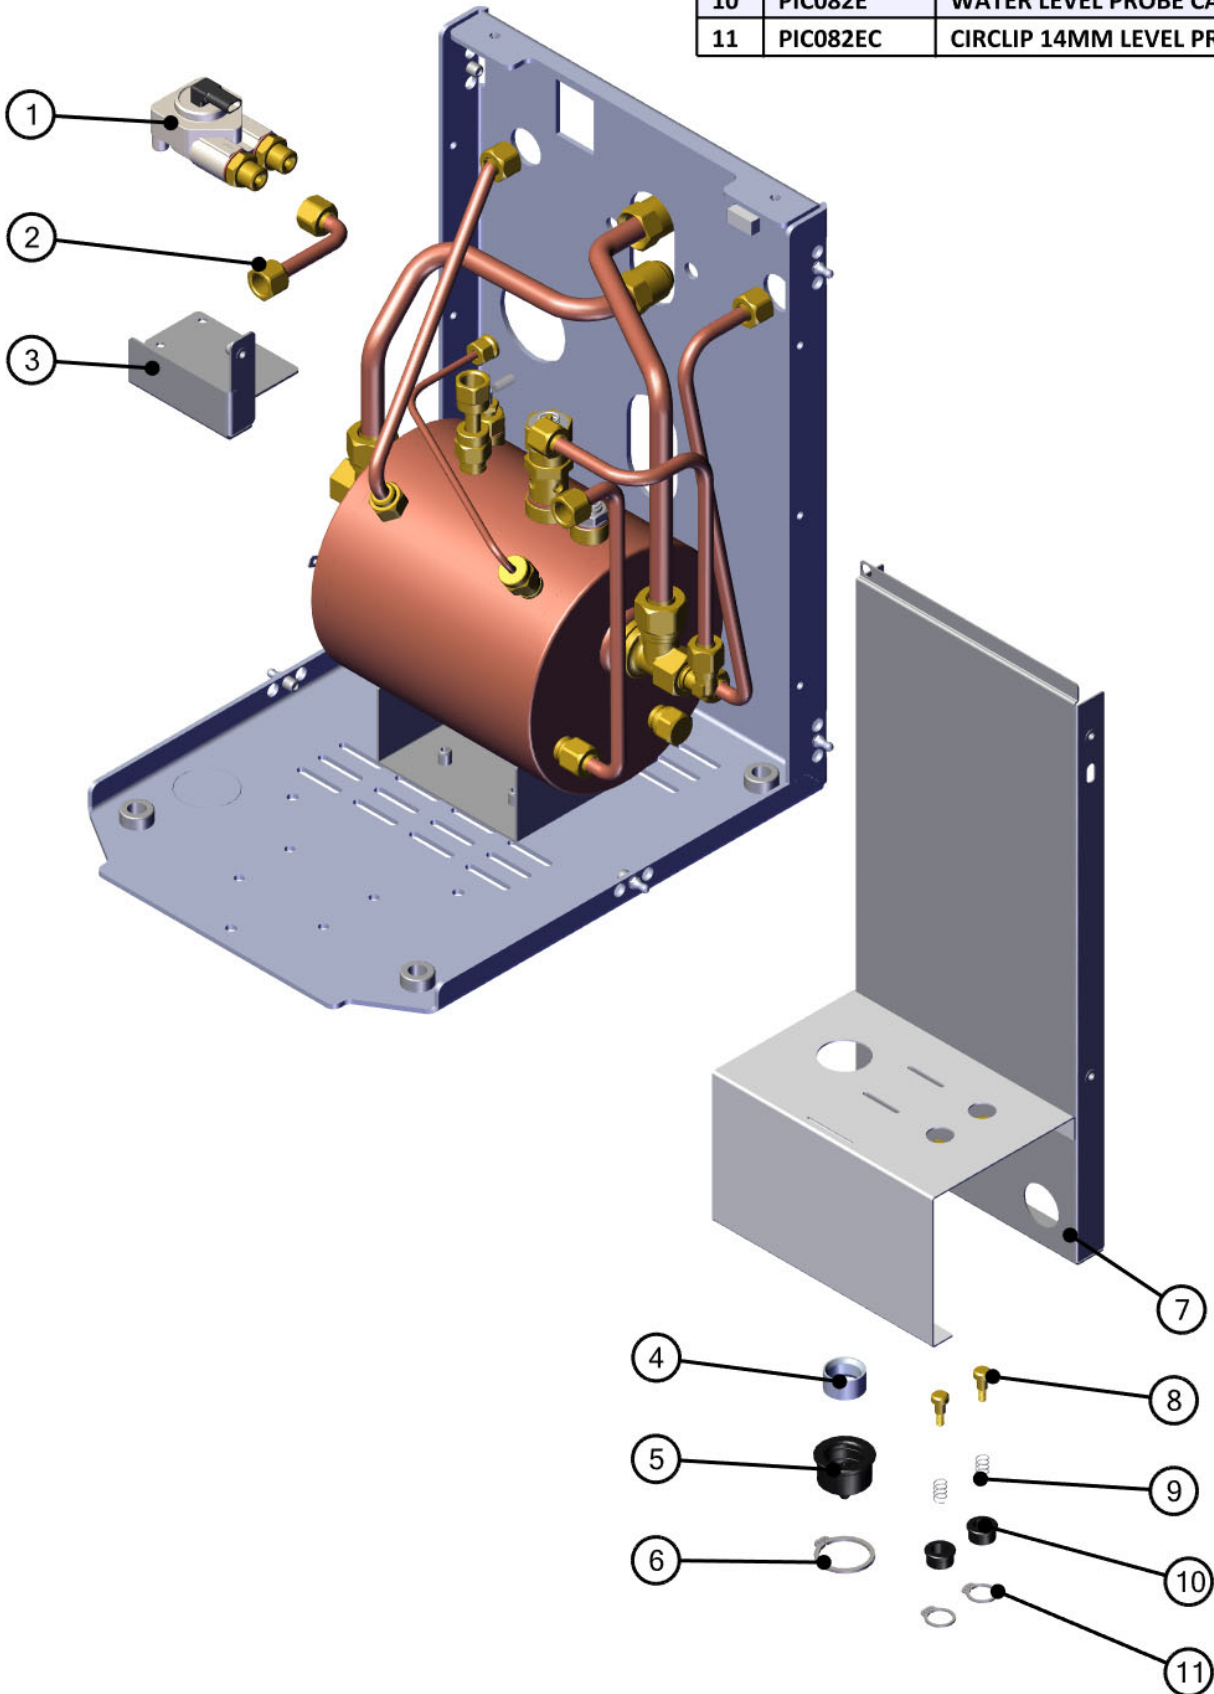

No.	Part No.	Description	Qty
1	FC92COM-17	WATERPROOF FLOWMETER	1
2	HEA155-A	MANIFOLD TO FLOWMETER PIPE	1
3	HEA012	FLOW METER BRACKET	1
4	PIC082H	PICCINO WATER CONTAINER SEAL	1
5	PIC082G-14	WATER CONTAINER VALVE FEMALE	1
6	PIC082GC	CIRCLIP 26MM	1
7	HEA005	WATER TANK HOUSING	1
8	PIC082K	WATER LEVEL PROBE CONNECTOR	2
9	PIC082F	LEVEL PROBE CONNECTOR SPRING	2
10	PIC082E	WATER LEVEL PROBE CASING	2
11	PIC082EC	CIRCLIP 14MM LEVEL PROBE	2