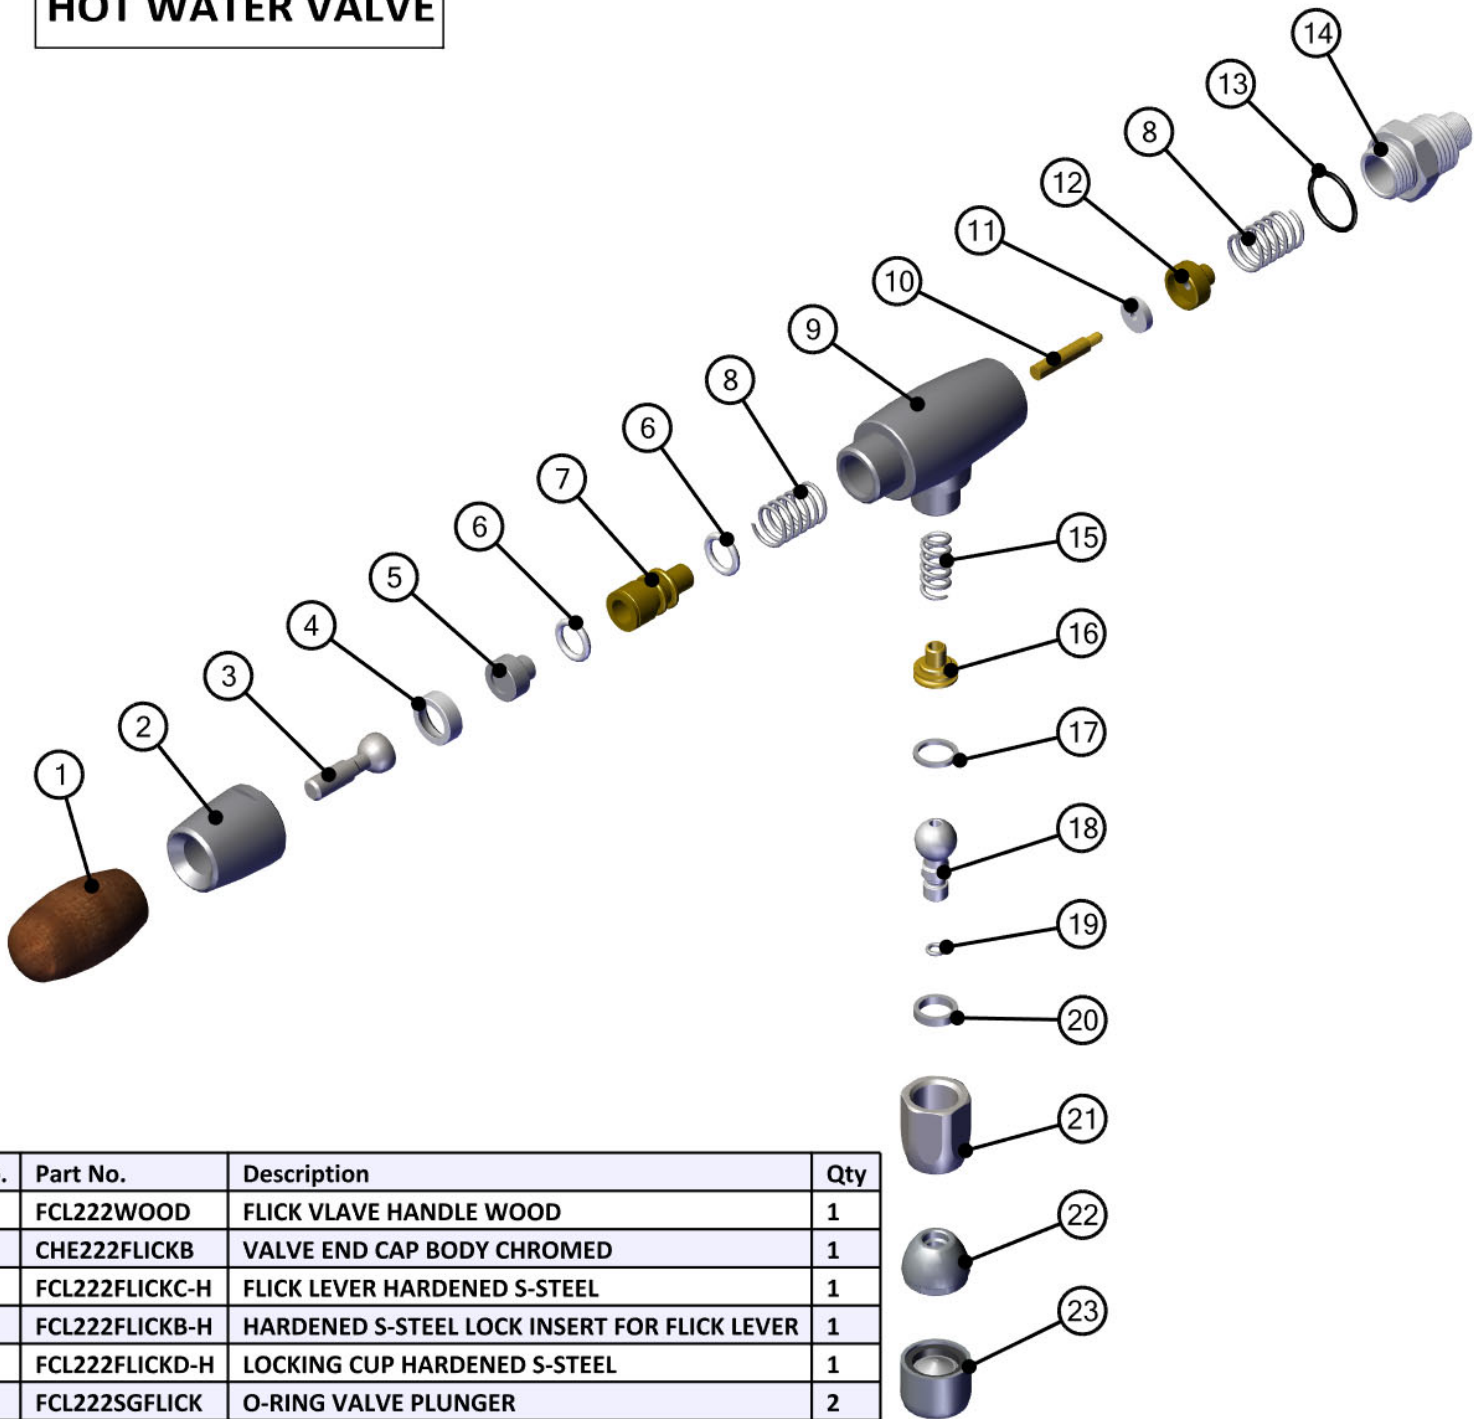

HOT WATER VALVE

No.	Part No.	Description	Qty
1	FCL222WOOD	FLICK VALVE HANDLE WOOD	1
2	CHE222FLICKB	VALVE END CAP BODY CHROMED	1
3	FCL222FLICKC-H	FLICK LEVER HARDENED S-STEEL	1
4	FCL222FLICKB-H	HARDENED S-STEEL LOCK INSERT FOR FLICK LEVER	1
5	FCL222FLICKD-H	LOCKING CUP HARDENED S-STEEL	1
6	FCL222SGFLICK	O-RING VALVE PLUNGER	2
7	CHE222FLICKC	STEAM VALVE PISTON	1
8	FCL222FLICKF	VALVE PISTON SPRING	2
9	FCL222FLICKG	FLICK VALVE BODY	1
10	CHE222FLICKD	STEAM VALVE JUMPER STEM	1
11	FC134A	WASHER	1
12	CHE222FLICKE	VALVE JUMPER	1
13	CHE2220	CHERUB FLICK VALVE O-RING	1
14	CHE222BP	FLICK VALVE 1/4 ADAPTOR	1
15	FC222C	SPRING	1
16	UNI222-FP-16	BRASS STEAM BALL FITTING	1
17	UNI222EM-16	TOP PTFE SEAL FOR BALL FITTING	1
18	FC221ES-13	BALL FITTING	1
19	FC222SG-14	STEAM TUBE O-RING	1
20	UNI222-EN	BOTTOM PTFE SEAL FOR BALL FITTING	1
21	FC221DN	STEAM/WATER RETAINING NUT	1
22	FC194D-13	NON SPLASH HOT WATER NOZZLE MALE THREAD	1
23	FC194E	ANTI-SPLASH HOT WATER MESH AERATOR	1