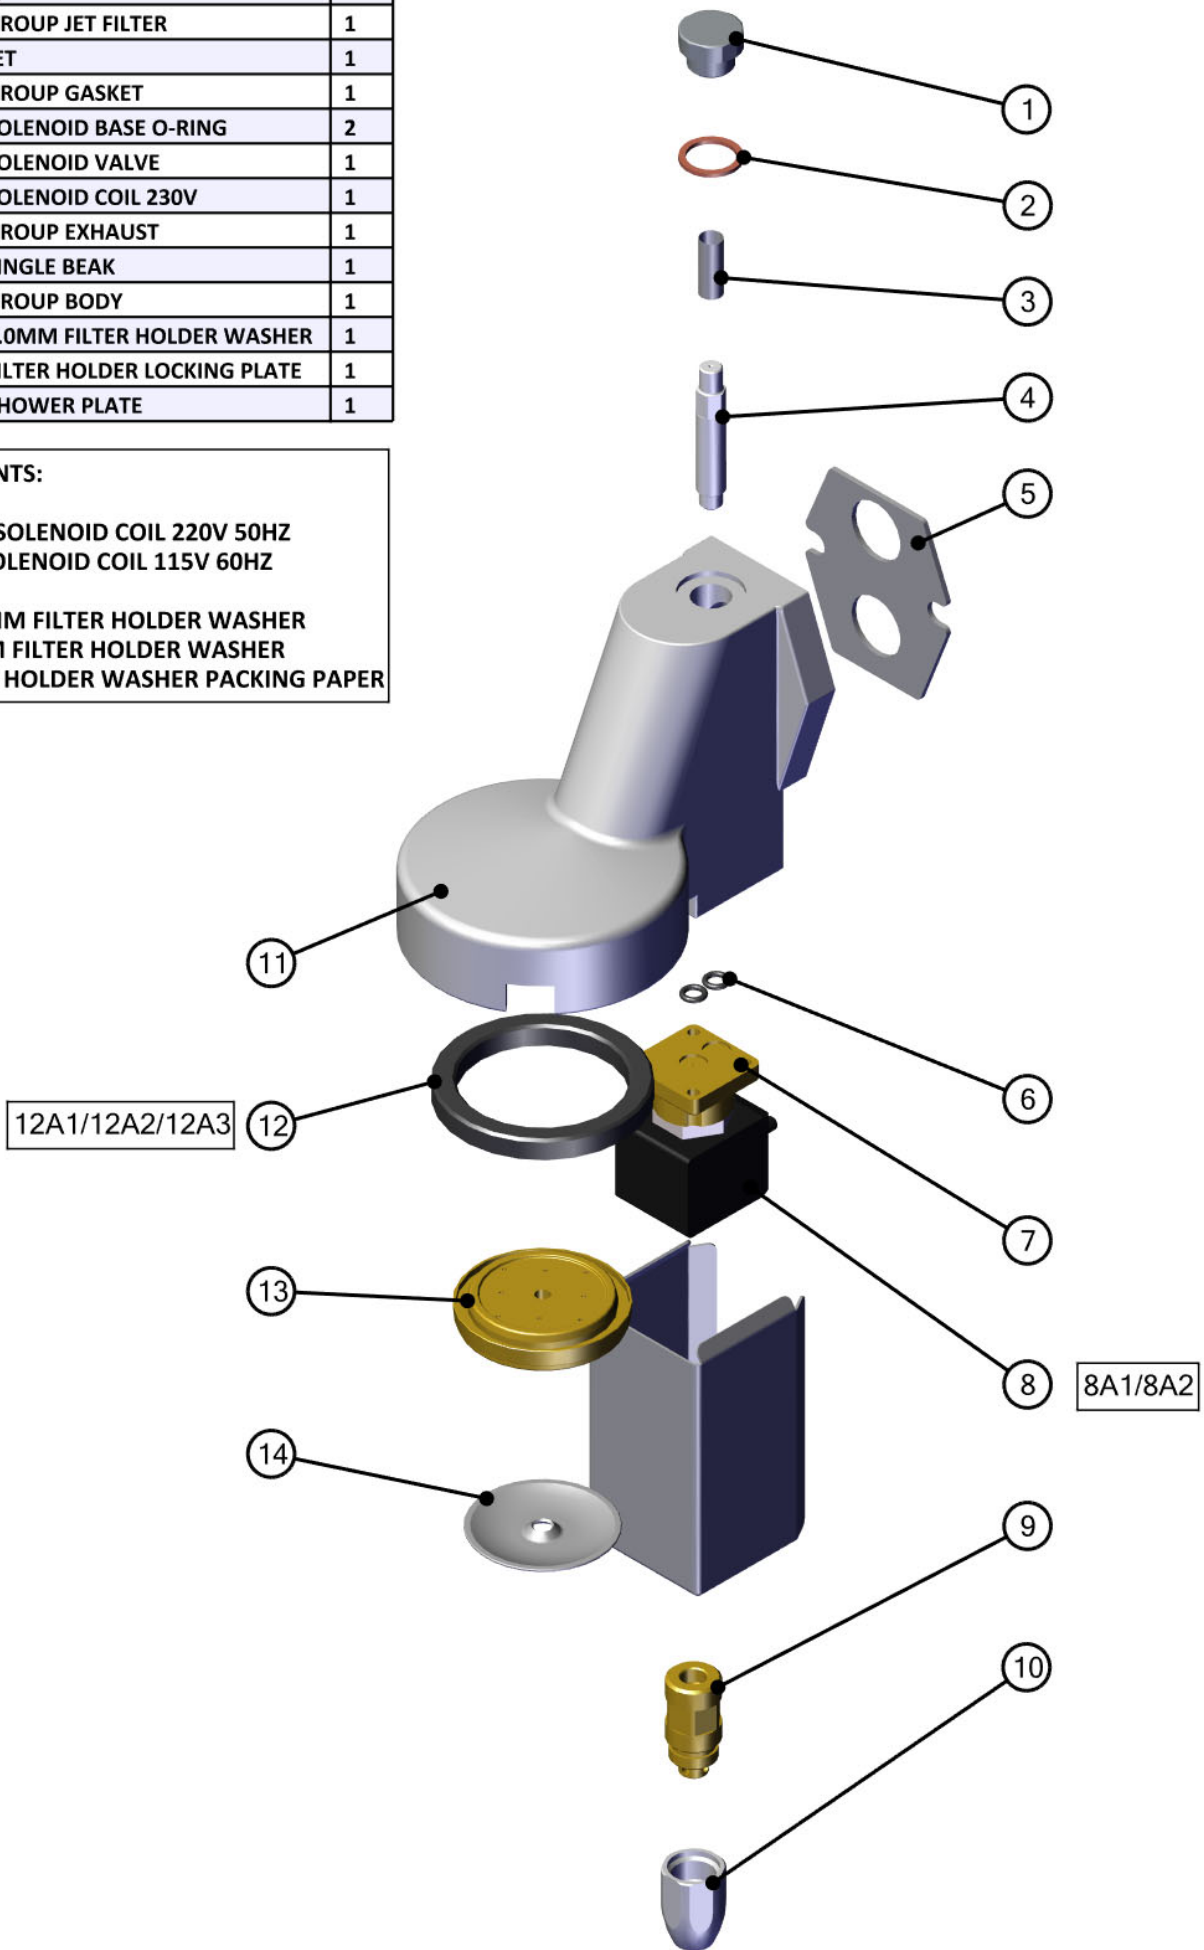

No.	Part No.	Description	Qty
1	FC132A	TOP NUT	1
2	FC77	3/8" COPPER WASHER	1
3	FC130	GROUP JET FILTER	1
4	FC129A	JET	1
5	FC101	GROUP GASKET	1
6	FC120	SOLENOID BASE O-RING	2
7	FC125A-LLB	SOLENOID VALVE	1
8	FC124-1-LLB	SOLENOID COIL 230V	1
9	FC95N	GROUP EXHAUST	1
10	FC111A	SINGLE BEAK	1
11	FC99	GROUP BODY	1
12	FC104	8.0MM FILTER HOLDER WASHER	1
13	FC104B-15	FILTER HOLDER LOCKING PLATE	1
14	FC103M	SHOWER PLATE	1

GROUP FC99COM

ALTERNATE COMPONENTS:

8A1 - FC124-1-LLB-UL - SOLENOID COIL 220V 50HZ
8A2 - FC124-1-110V - SOLENOID COIL 115V 60HZ

12A1 - FC104-8.5 - 8.5MM FILTER HOLDER WASHER
12A2 - FC104-9 - 9.0MM FILTER HOLDER WASHER
12A3 - FC104-P - FILTER HOLDER WASHER PACKING PAPER