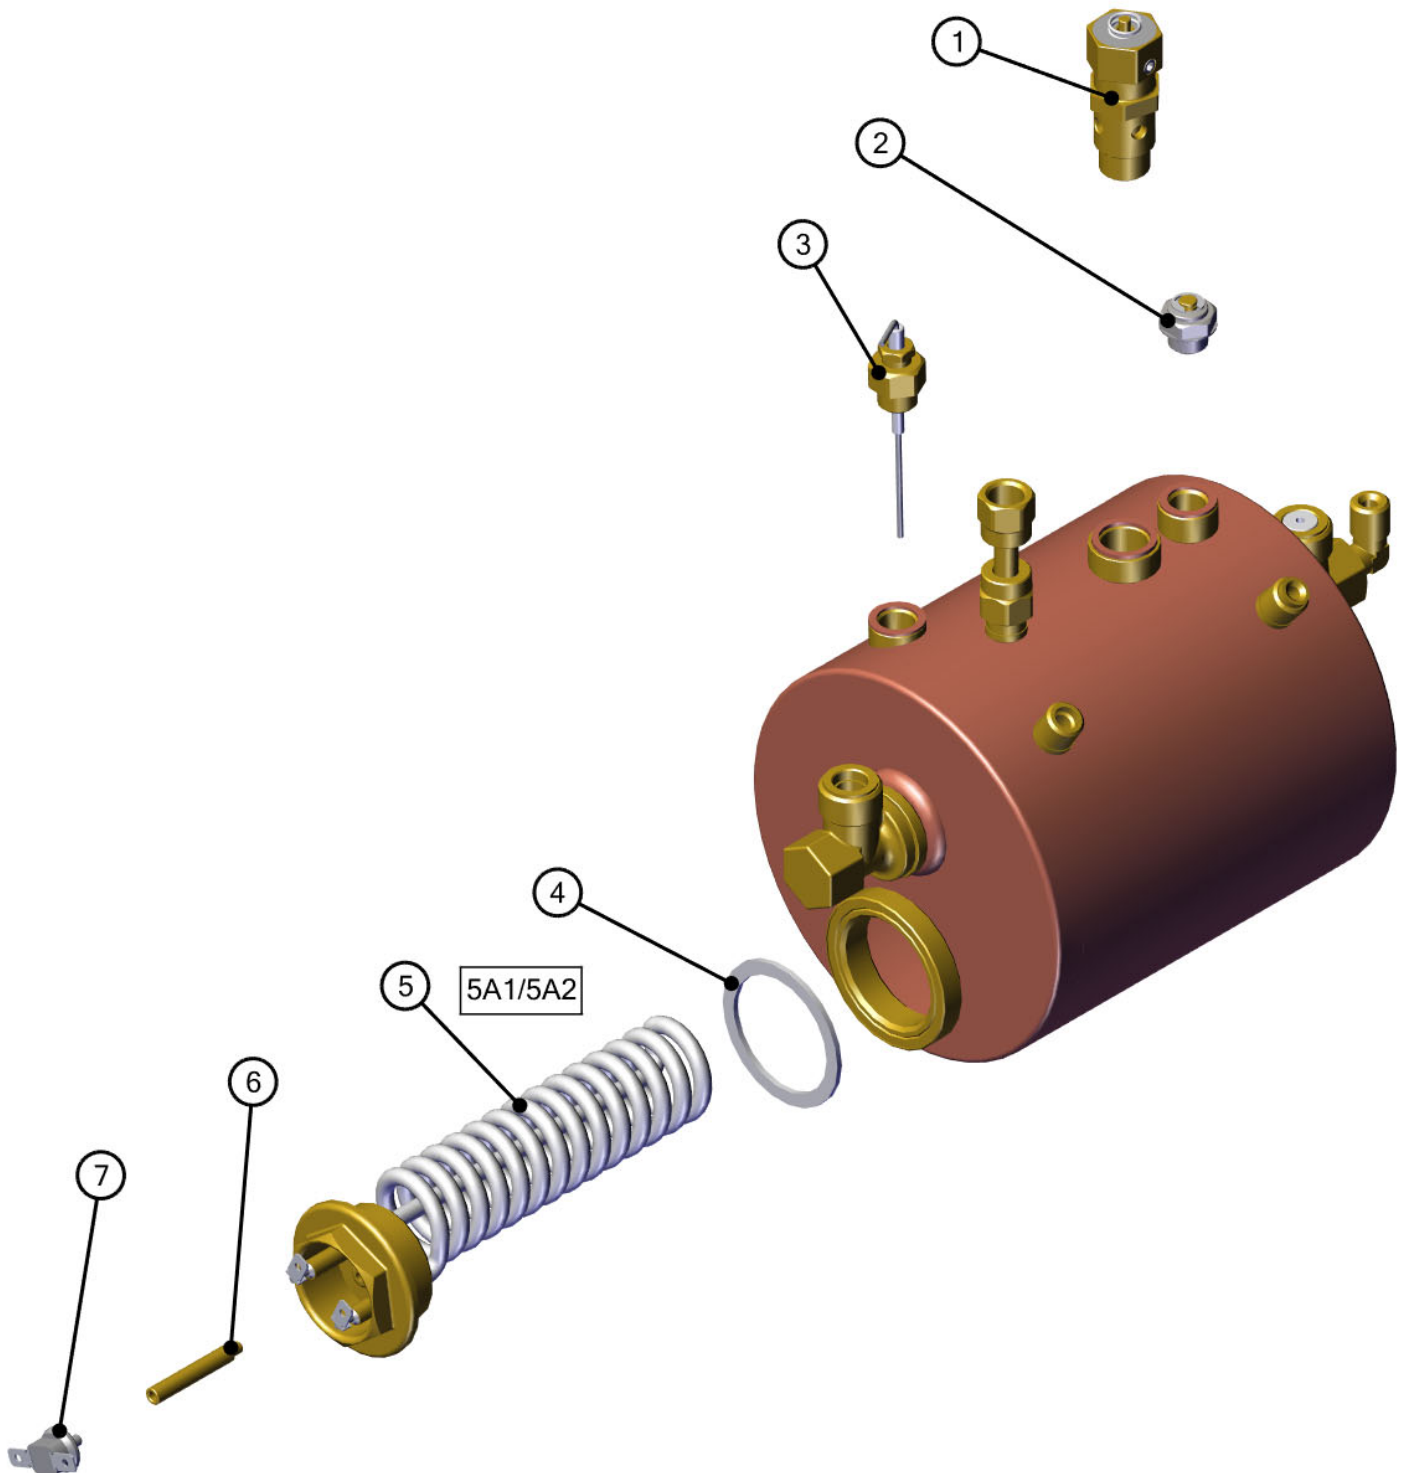

ALTERNATIVE COMPONENTS FOR DIFFERENT REGIONS:  
 6A - LG224-110 - 110V 60HZ VERSION US/CANADA/JAPAN

No.	Part No.	Description	Qty
1	FC92COM-17	WATERPROOF FLOWMETER	1
2	HEA155-A	MANIFOLD TO FLOWMETER PIPE	1
3	HEA012	FLOW METER BRACKET	1
4	PIC082H	PICCINO WATER CONTAINER SEAL	1
5	PIC082G-14	WATER CONTAINER VALVE FEMALE	1
6	PIC082GC	CIRCLIP 26MM	1
7	HEA005	WATER TANK HOUSING	1
8	PIC082K	WATER LEVEL PROBE CONNECTOR	2
9	PIC082F	LEVEL PROBE CONNECTOR SPRING	2
10	PIC082E	WATER LEVEL PROBE CASING	2
11	PIC082EC	CIRCLIP 14MM LEVEL PROBE	2

No.	Part No.	Description	Qty
1	UNI1340	SAFTEY VALVE CERTIFIED	1
2	FC1350	AIR RELEASE VALVE	1
3	FC191-85	PROBE 85MM COMPLETE	1
4	HEA165	ELEMENT GASKET	1
5	HEA161	HEAVENLY ELEMENT 2850W	1
6	HEA080A	LIMIT STAT MOUNTING STUD	1
7	HEA166	HIGH LIMIT THERMOSTAT	1

**ALTERNATE COMPONENTS FOR DIFFERENT REGIONS:**

5A1 - HEA161-A ELEMENT 2300 W 240V AUSTRALIA  
 5A2 - HEA161-J ELEMENT 1400W 120V USA/CANADA/JAPAN

No.	Part No.	Description	Qty
1	FC142	HEAT EXCHANGER TOP ELBOW TYPE-B	1
2	HEA80	HEAVENLY BOILER	1
3	CHE151	BOILER TO GAUGE PIPE	1
4	CHE150	BOILER TO STEAM VALVE PIPE	1
5	HEA147	RH HEAT EX. TO BOTTOM GROUP PIPE	1
6	HEA74	TUBE STUB CONNECTOR	1
7	CHE149	BOILER TO HOT WATER VALVE PIPE	1
8	HEA148	LH HEAT EX. TO TOP GROUP PIPE	1
9	HEA155-B	FLOWMETER TO BOILER PIPE	1
10	CHE143	DIP TUBE	1
11	FC143	HEAT EXCHANGER BOTTOM ELBOW B-TYPE	1
12	HEA146	BOILER TO INLET SOLENOID PIPE	1

## HEAVENLY BOILER HEA-80 ELEMENT END VIEW

No.	Part No.	Description	Qty
1	FC132A	TOP NUT	1
2	FC77	3/8" COPPER WASHER	1
3	FC130	GROUP JET FILTER	1
4	FC129A	JET	1
5	FC101	GROUP GASKET	1
6	FC120	SOLENOID BASE O-RING	2
7	FC125A-LLB	SOLENOID VALVE	1
8	FC124-1-LLB	SOLENOID COIL 230V	1
9	FC95N	GROUP EXHAUST	1
10	FC111A	SINGLE BEAK	1
11	FC99	GROUP BODY	1
12	FC104	8.0MM FILTER HOLDER WASHER	1
13	FC104B-15	FILTER HOLDER LOCKING PLATE	1
14	FC103M	SHOWER PLATE	1