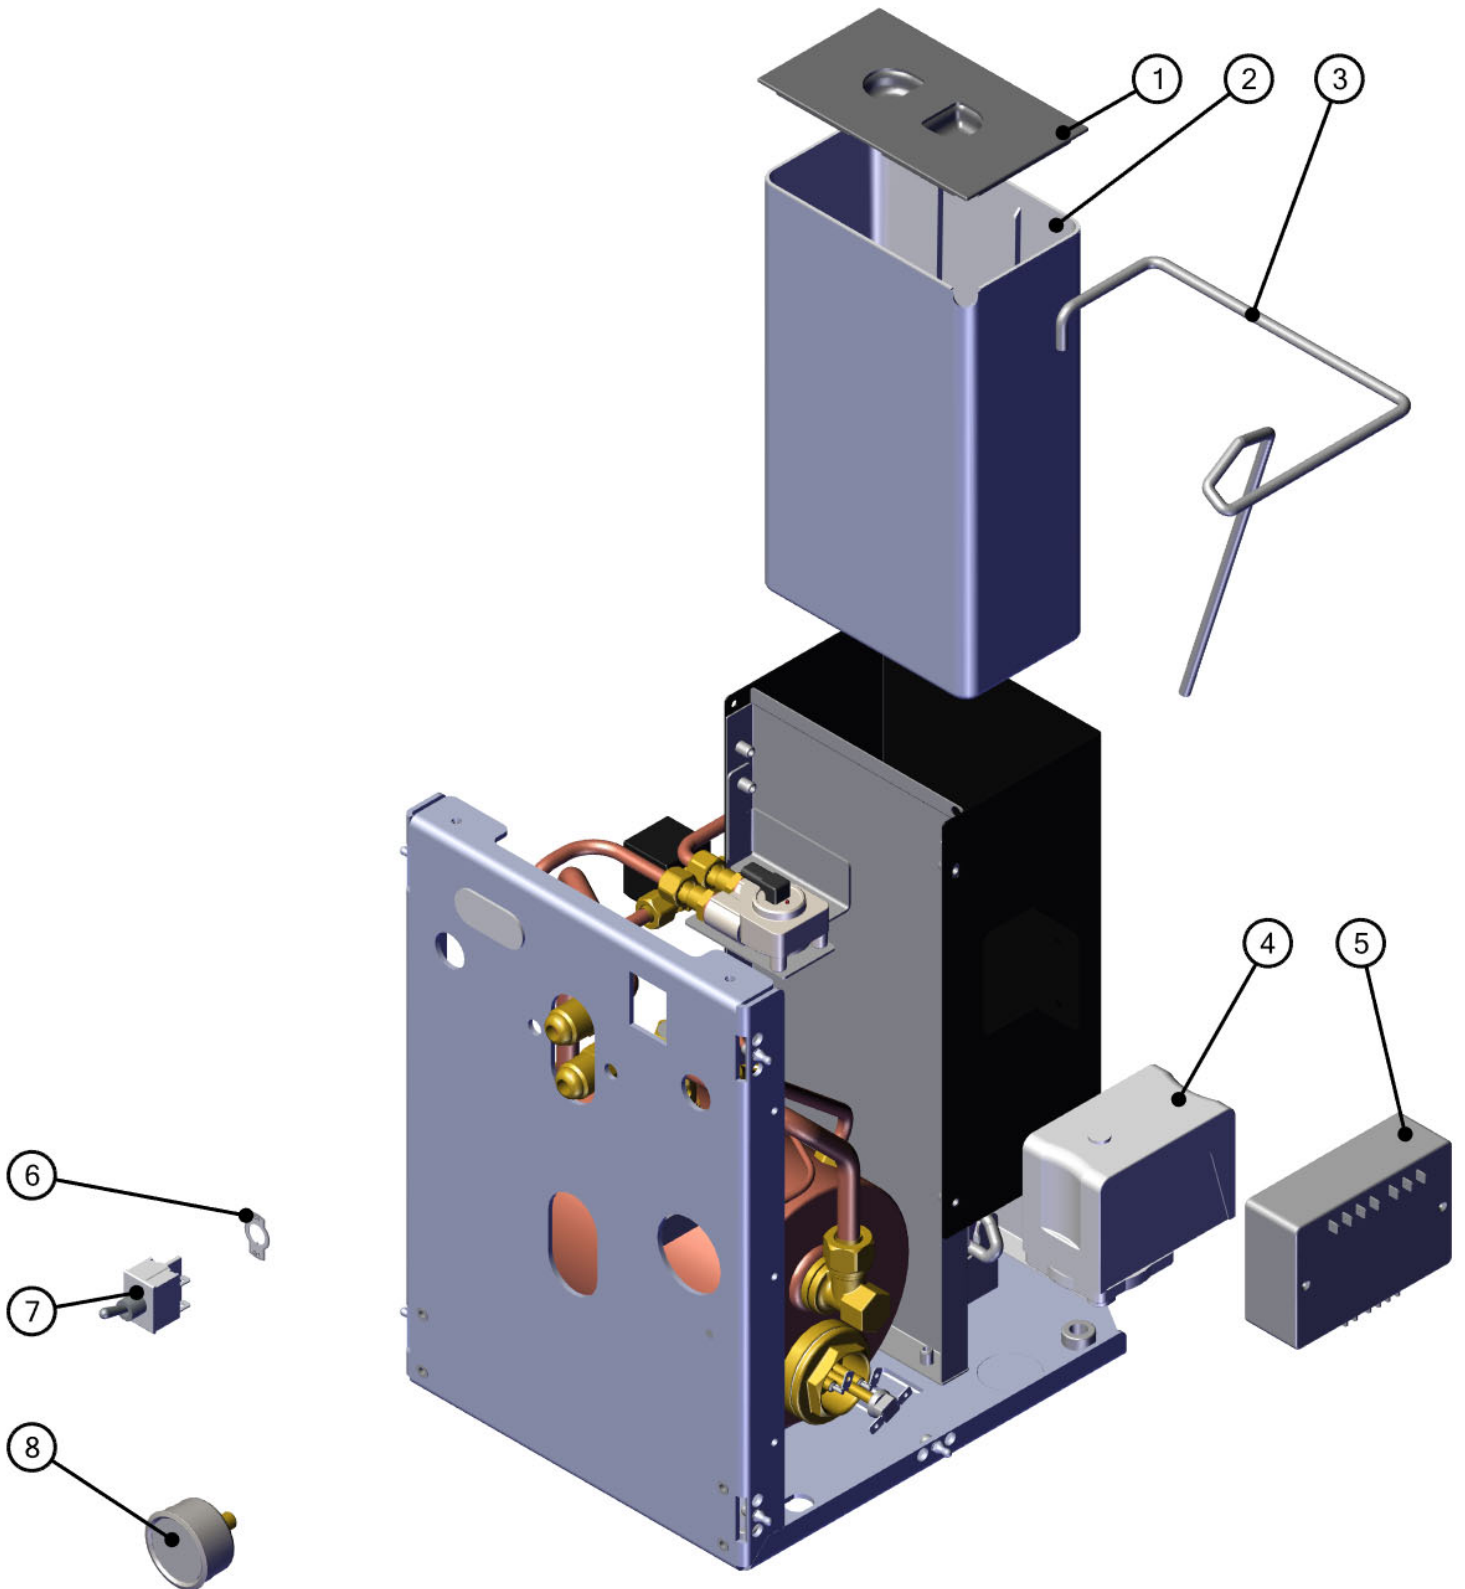

### SPARE PARTS BOOK

[www.fracino.com](http://www.fracino.com)  
[spares@fracino.com](mailto:spares@fracino.com)  
+44 (0)121 328 5757

**VERSION 1.1**  
**02/2023**

No.	Part No.	Description	Qty
1	HEA230BB	BACK CUP SHIELD BAR	1
2	HEA230PB	HEAVENLY BACK PILLAR	2
3	HEA230BA	SIDE CUP SHIELD BAR	2
4	HEA230PA	HEAVENLY FRONT PILAR	2
5	HEA010	CUP TRAY	1
6	HEA004	BACK PANEL	1
7	HEA003	SIDE PANEL	2
8	CHE222-FLICK	FLICK VALVE NO TUBE	2
9	FC99COM	GROUP COMPLETE	1
10	HEA222	HOT WATER TUBE	1
11	HEA221	STEAM TUBE	1
12	HEA233-W	DRIP TRAY GRID	1
13	HEA236	OUTER DRIP TRAY	1
14	HEA006	DRIP TRAY BAND	1
15	FC244LON	SPECIAL S/S FOOT 40DIA X 30MM M10	4

No.	Part No.	Description	Qty
1	PIC082B	WATER CONTAINER LID	1
2	PIC082COM	WATER CONTAINER COMPLETE	1
3	CYB223SILTUBE	SILICON PIPE MANIFOLD TO TANK 635MM	1
4	FC169	PRESSURE SWITCH 3 POLE 30 AMP	1
5	PIC172-AUTO	PICCINO CONTROL BOX	1
6	FC189T-P	TOGGLE ON-OFF SWITCH PLATE	1
7	FC189T-20AMP	TOGGLE SWITCH HIGH POWER 20AMP	1
8	CHE179	PRESSURE GAUGE	1