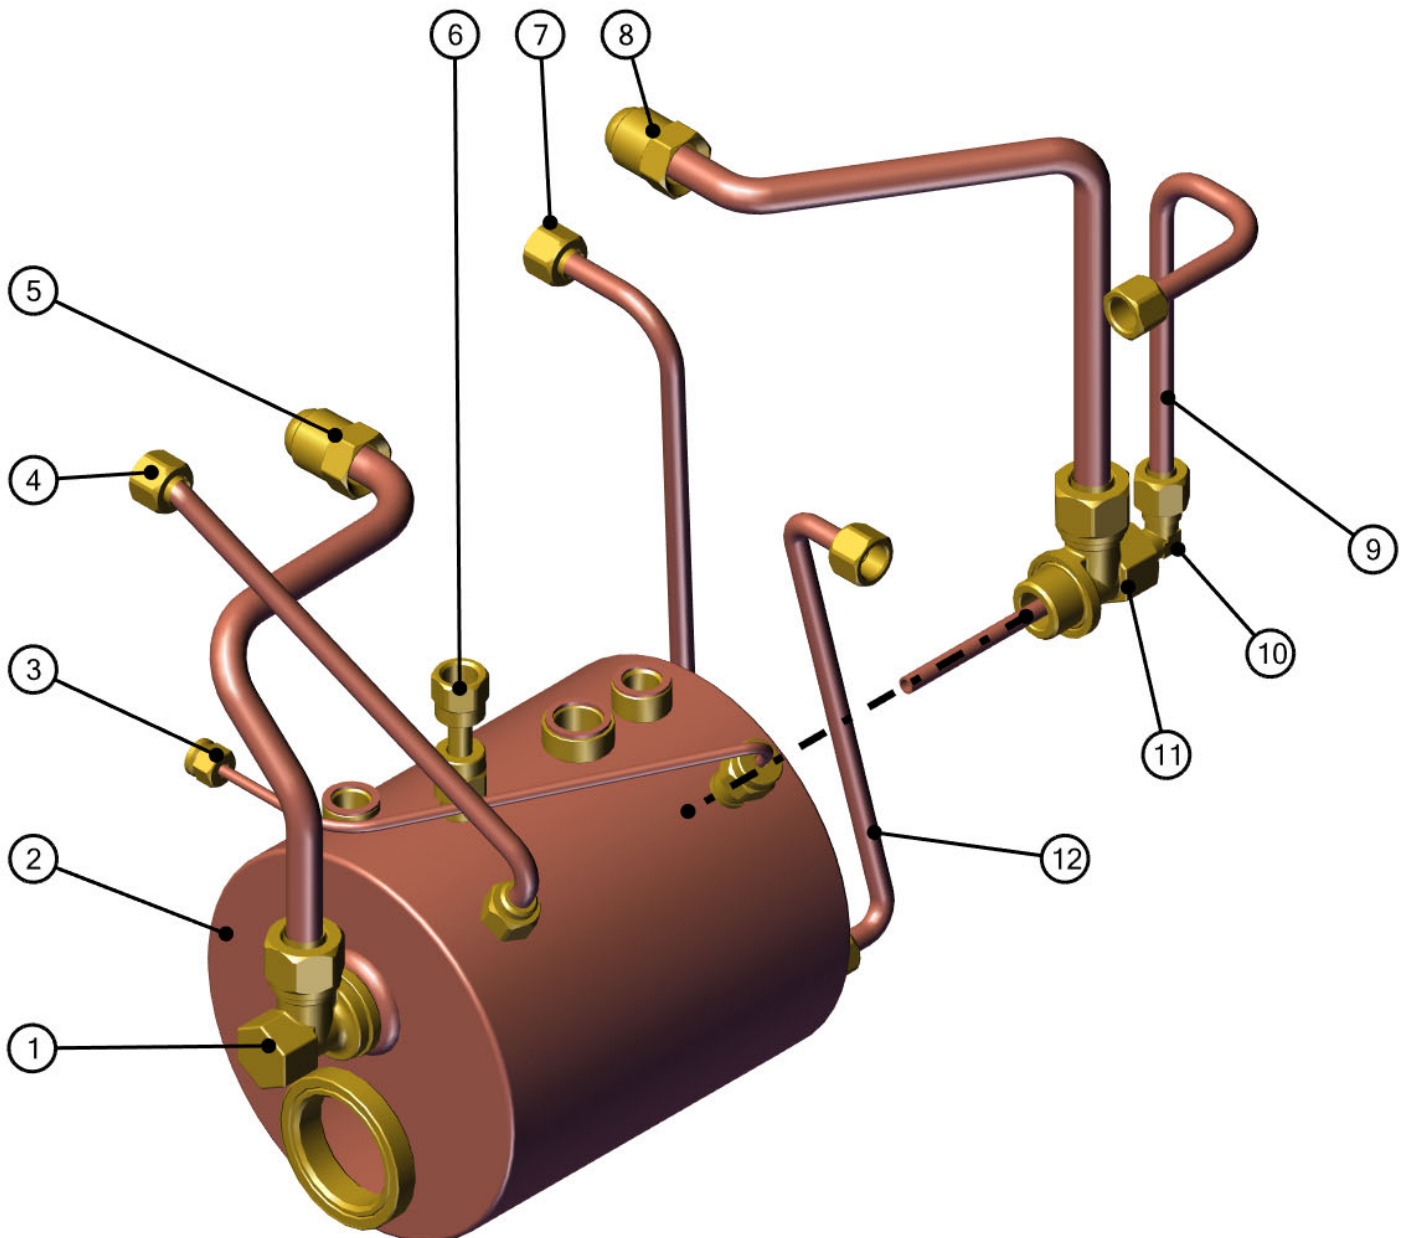

No.	Part No.	Description	Qty
1	UNI1340	SAFTEY VALVE CERTIFIED	1
2	FC1350	AIR RELEASE VALVE	1
3	FC191-85	PROBE 85MM COMPLETE	1
4	HEA165	ELEMENT GASKET	1
5	HEA161	HEAVENLY ELEMENT 2850W	1
6	HEA080A	LIMIT STAT MOUNTING STUD	1
7	HEA166	HIGH LIMIT THERMOSTAT	1

**ALTERNATE COMPONENTS FOR DIFFERENT REGIONS:**

5A1 - HEA161-A ELEMENT 2300 W 240V AUSTRALIA  
 5A2 - HEA161-J ELEMENT 1400W 120V USA/CANADA/JAPAN

No.	Part No.	Description	Qty
1	FC142	HEAT EXCHANGER TOP ELBOW TYPE-B	1
2	HEA80	HEAVENLY BOILER	1
3	CHE151	BOILER TO GAUGE PIPE	1
4	CHE150	BOILER TO STEAM VALVE PIPE	1
5	HEA147	RH HEAT EX. TO BOTTOM GROUP PIPE	1
6	HEA74	TUBE STUB CONNECTOR	1
7	CHE149	BOILER TO HOT WATER VALVE PIPE	1
8	HEA148	LH HEAT EX. TO TOP GROUP PIPE	1
9	HEA155-B	FLOWMETER TO BOILER PIPE	1
10	CHE143	DIP TUBE	1
11	FC143	HEAT EXCHANGER BOTTOM ELBOW B-TYPE	1
12	HEA146	BOILER TO INLET SOLENOID PIPE	1

## HEAVENLY BOILER HEA-80 ELEMENT END VIEW

No.	Part No.	Description	Qty
1	FC132A	TOP NUT	1
2	FC77	3/8" COPPER WASHER	1
3	FC130	GROUP JET FILTER	1
4	FC129A	JET	1
5	FC101	GROUP GASKET	1
6	FC120	SOLENOID BASE O-RING	2
7	FC125A-LLB	SOLENOID VALVE	1
8	FC124-1-LLB	SOLENOID COIL 230V	1
9	FC95N	GROUP EXHAUST	1
10	FC111A	SINGLE BEAK	1
11	FC99	GROUP BODY	1
12	FC104	8.0MM FILTER HOLDER WASHER	1
13	FC104B-15	FILTER HOLDER LOCKING PLATE	1
14	FC103M	SHOWER PLATE	1

# MANIFOLD HEA138COM

No.	Part No.	Description	Qty
1	LG178DN	M16 TO 6MM EXPANSION VALVE FITTING NON BARB	1
2	FC178C	O-RING EXPANSION VALVE	1
3	FC180LN	M20 LOCK NUT	1
4	FC178G	ADJUSTMENT SCREW	1
5	FC178-B	EXPANSION VALVE SPRING	1
6	FC178FV2	EXPANSION VALVE JUMPER	1
7	FC198	PAD WASHER	1
8	FC138A	MANIFOLD FORGED	1
9	FC180DNT	NON RETURN VALVE SPRING	1
10	FC180BNT	NON RETURN VALVE JUMPER	1
11	FC135-A	NON RETURN VALVE JUMPER O-RING	1
12	HEA180E	1/8" BSP NON-RETURN VALVE BODY	1
13	FC75A	1/4" FEMALE COPPER WASHER	2
14	FC75C	1/4" MALE BLANK CAP	2
15	CHE171COM	INLET SOLENOID COMPLETE	1