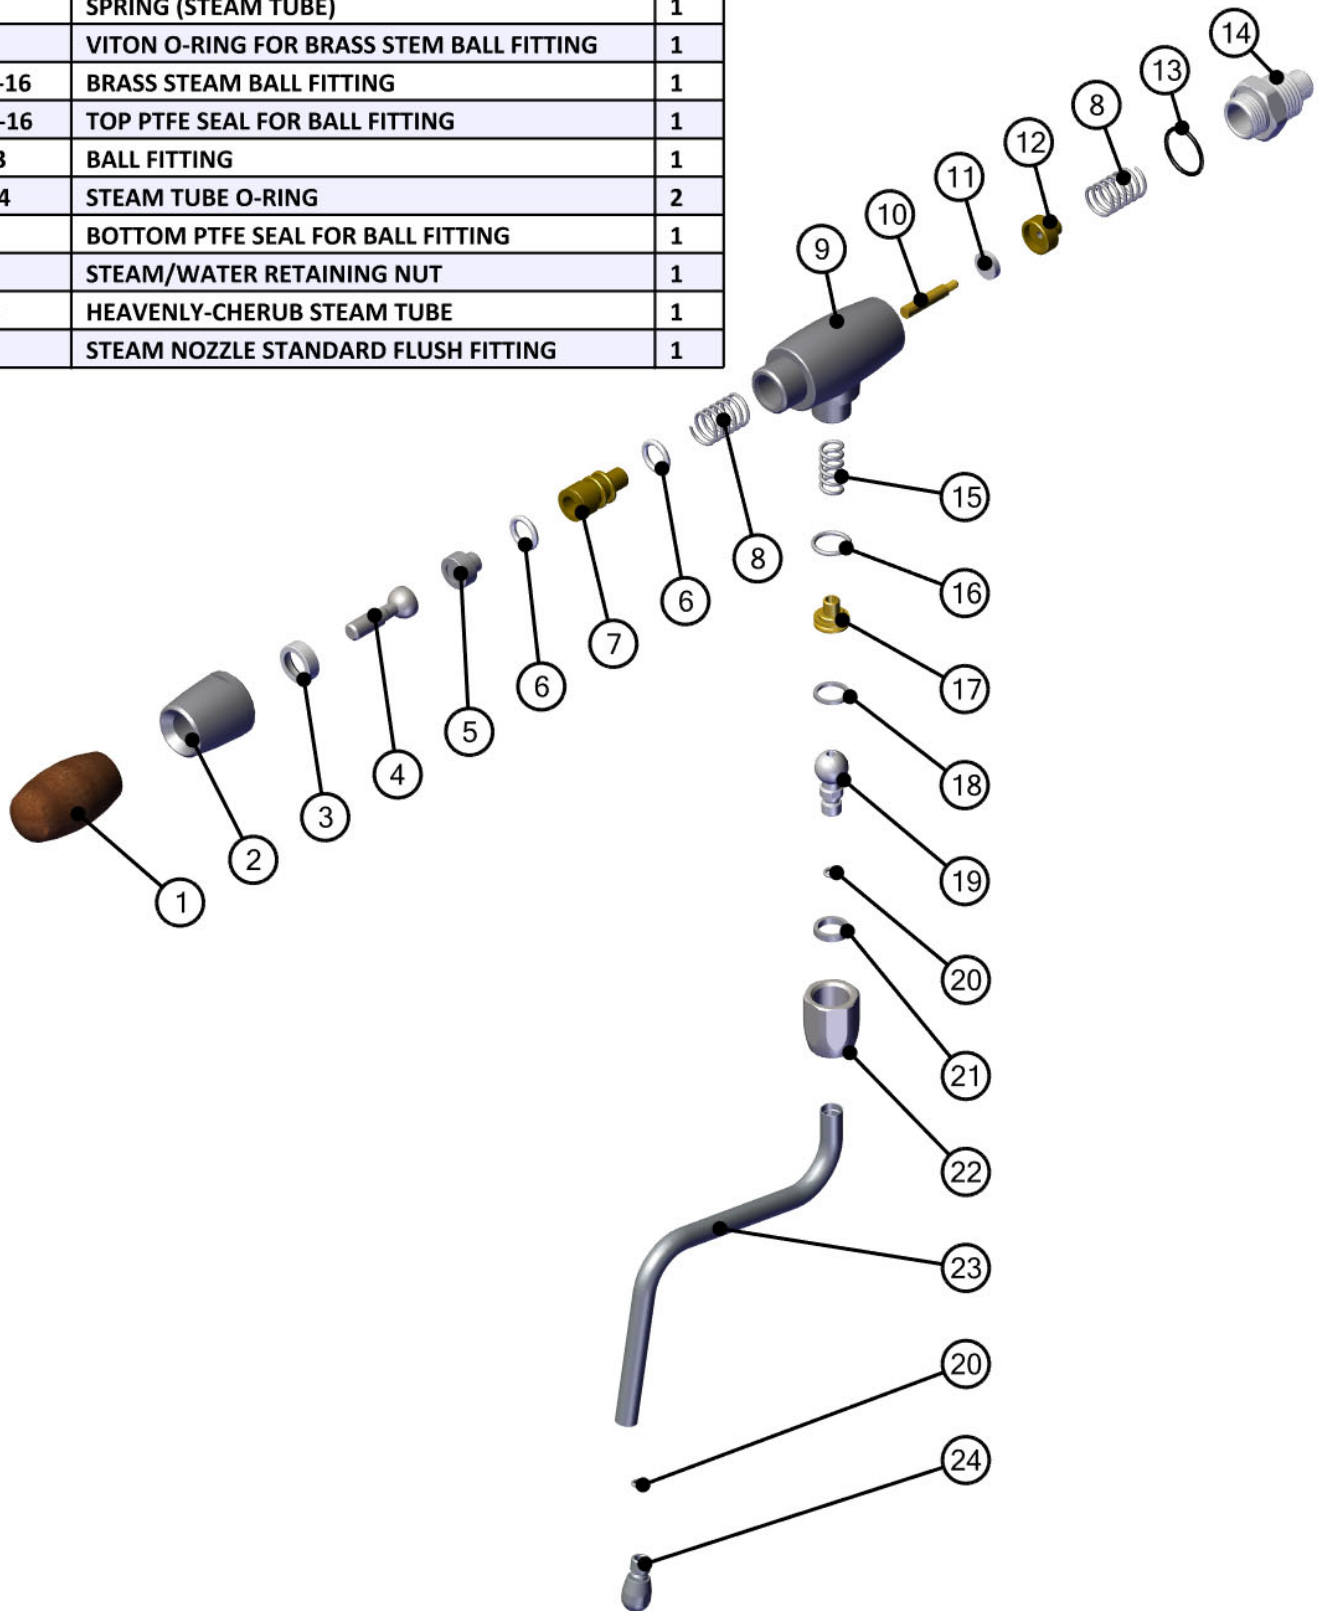

# STEAM VALVE

No.	Part No.	Description	Qty
1	FCL222WOOD	FLICK VLAVE HANDLE WOOD	1
2	CHE222FLICKB	VALVE END CAP BODY CHROMED	1
3	FCL222FLICKB-H	HARDENED S-STEEL LOCK INSERT FOR FLICK LEVER	1
4	FCL222FLICKC-H	FLICK LEVER HARDENED S-STEEL	1
5	FCL222FLICKD-H	LOCKING CUP HARDENED S-STEEL	1
6	FCL222SGFLICK	O-RING VALVE PLUNGER	2
7	CHE222FLICKC	STEAM VALVE PISTON	1
8	FCL222FLICKF	VALVE PISTON SPRING	2
9	FCL222FLICKG	FLICK VALVE BODY	1
10	CHE222FLICKD	STEAM VALVE JUMPER STEM	1
11	FC134A	WASHER	1
12	CHE222FLICKE	VALVE JUMPER	1
13	CHE2220	CHERUB FLICK VALVE O-RING	1
14	CHE222BP	FLICK VALVE 1/4 ADAPTOR	1
15	FC222C	SPRING (STEAM TUBE)	1
16	UNI222FO	VITON O-RING FOR BRASS STEM BALL FITTING	1
17	UNI222-FP-16	BRASS STEAM BALL FITTING	1
18	UNI222EM-16	TOP PTFE SEAL FOR BALL FITTING	1
19	FC221ES-13	BALL FITTING	1
20	FC222SG-14	STEAM TUBE O-RING	2
21	UNI222-EN	BOTTOM PTFE SEAL FOR BALL FITTING	1
22	FC221DN	STEAM/WATER RETAINING NUT	1
23	HEA221-13	HEAVENLY-CHERUB STEAM TUBE	1
24	FC194B-13	STEAM NOZZLE STANDARD FLUSH FITTING	1

# MANIFOLD HEA138COM

No.	Part No.	Description	Qty
1	LG178DN	M16 TO 6MM EXPANSION VALVE FITTING NON BARB	1
2	FC178C	O-RING EXPANSION VALVE	1
3	FC180LN	M20 LOCK NUT	1
4	FC178G	ADJUSTMENT SCREW	1
5	FC178-B	EXPANSION VALVE SPRING	1
6	FC178FV2	EXPANSION VALVE JUMPER	1
7	FC198	PAD WASHER	1
8	FC138A	MANIFOLD FORGED	1
9	FC180DNT	NON RETURN VALVE SPRING	1
10	FC180BNT	NON RETURN VALVE JUMPER	1
11	FC135-A	NON RETURN VALVE JUMPER O-RING	1
12	HEA180E	1/8" BSP NON-RETURN VALVE BODY	1
13	FC75A	1/4" FEMALE COPPER WASHER	2
14	FC75C	1/4" MALE BLANK CAP	2
15	CHE171COM	INLET SOLENOID COMPLETE	1