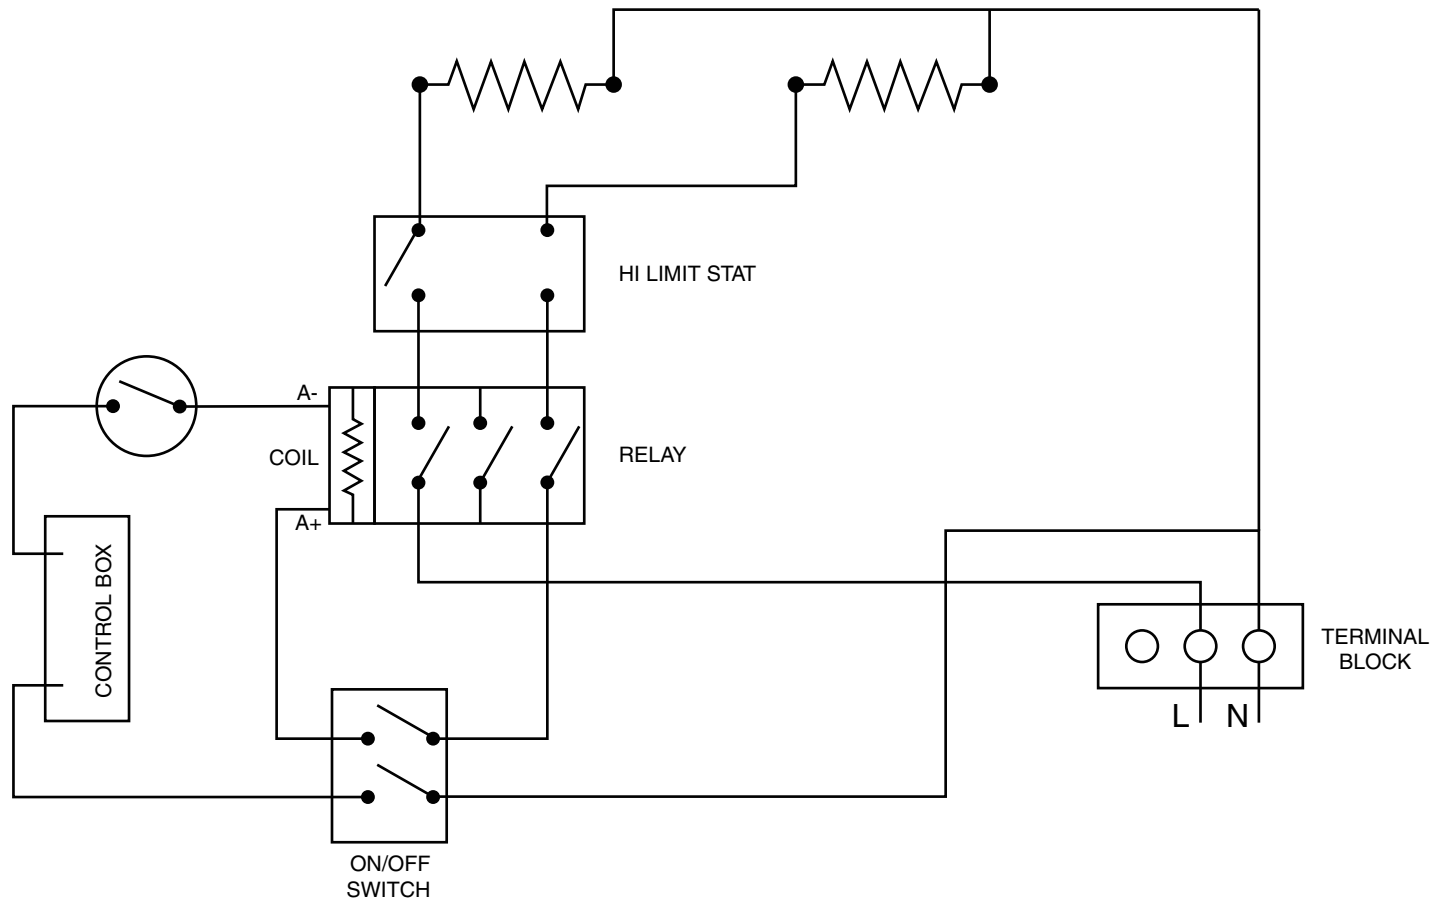

WIRING DIAGRAM 6KW SUPPLEMENT