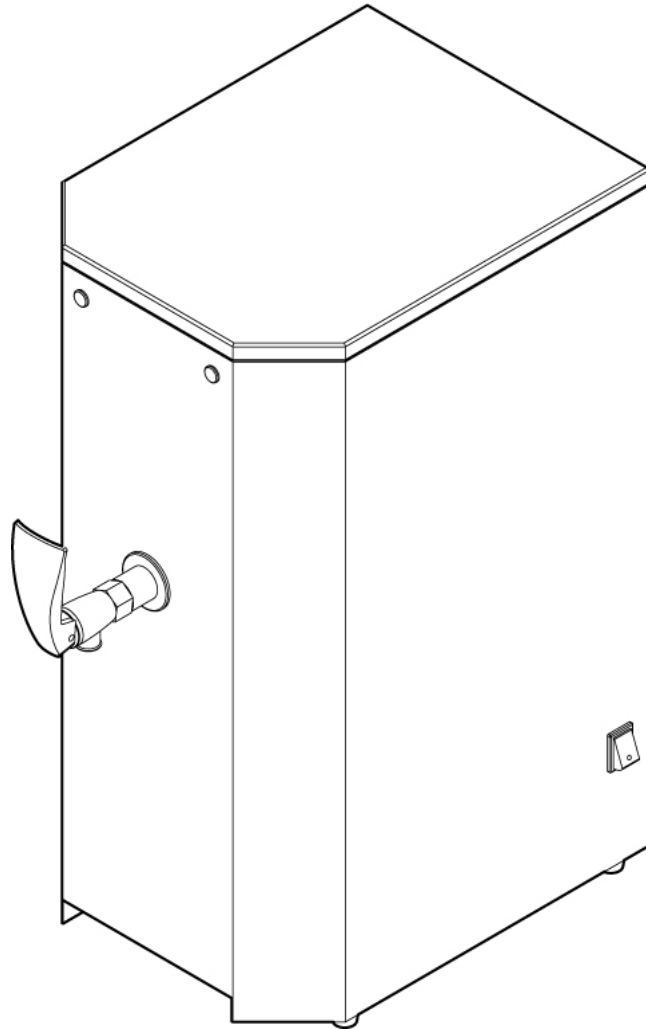

ATLANTIS WATER BOILER PARTS LIST

Fracino Ltd.
17-19 Birch Road East
Birmingham
B6 7DA

Tel: 0121 328 5757
Fax: 0121 327 3333
email: sales@fracino.com

Contents

Page

3-4	Parts list
5	Bodywork
6	Boiler and Internal Components
7	Valve Assembly
8	Wiring Diagram
9	Wiring Diagram 6Kw Supplement