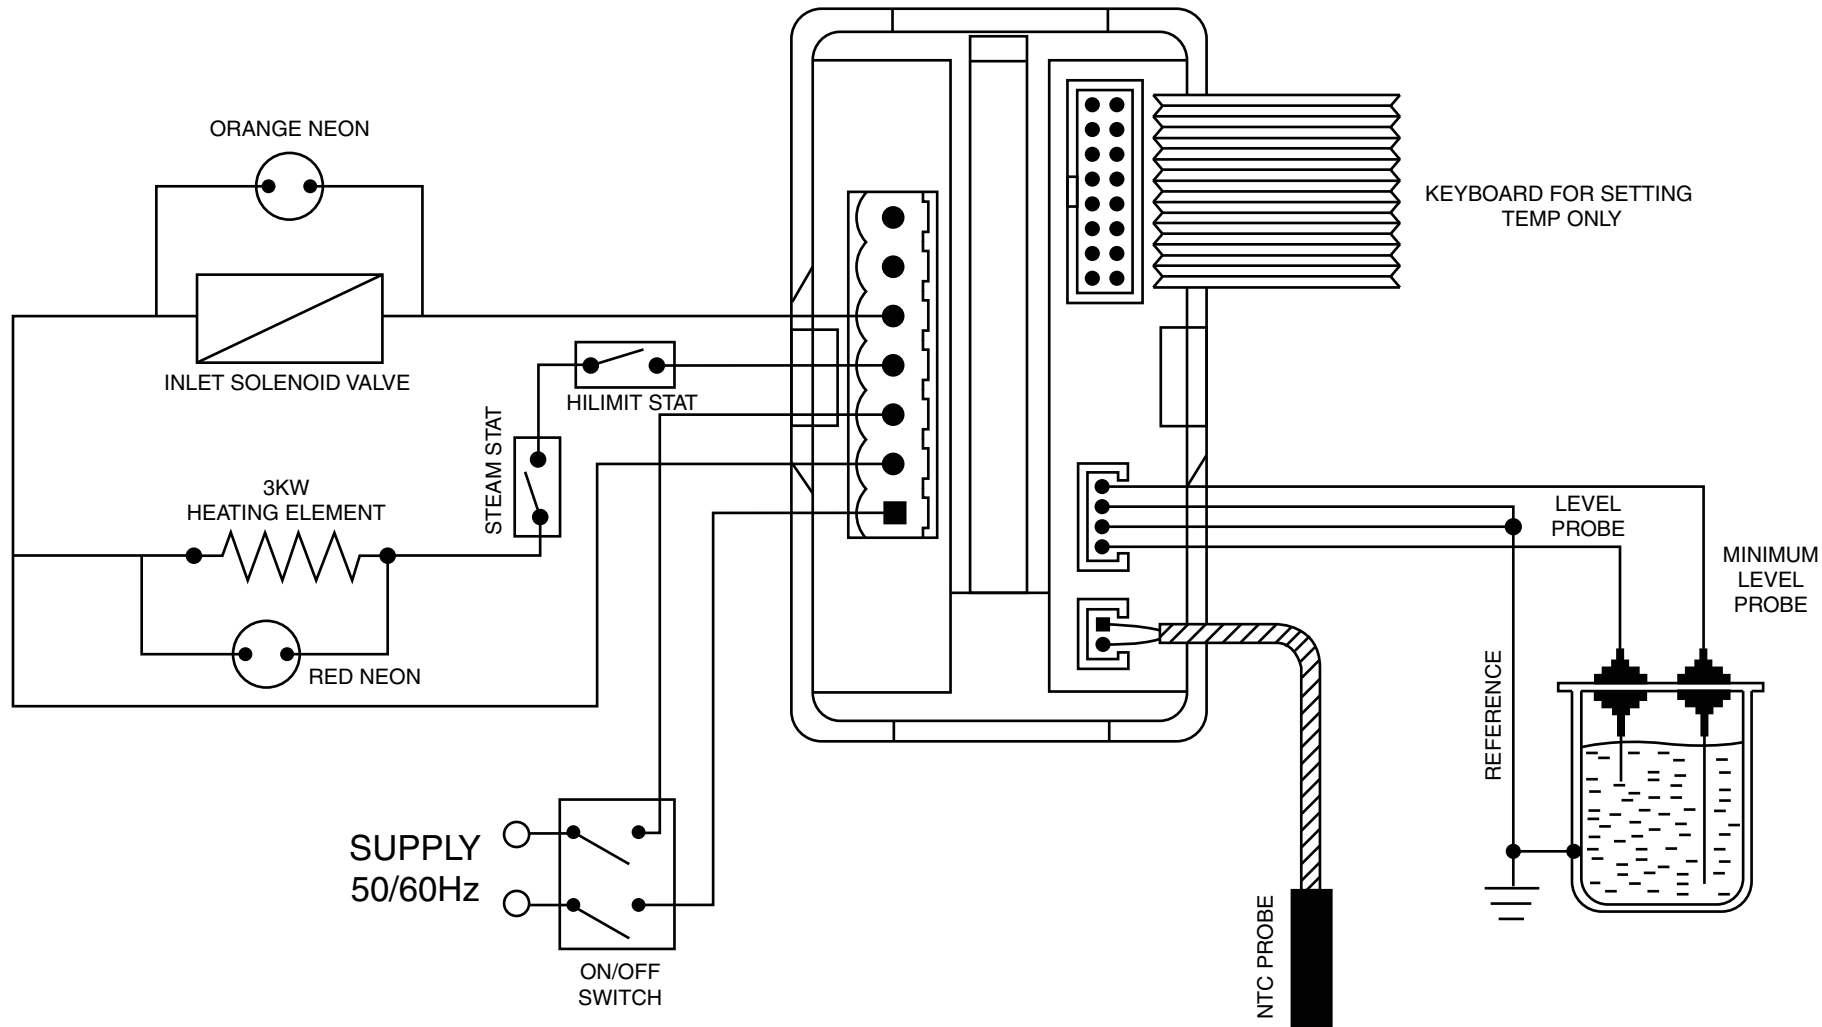

WIRING DIAGRAM