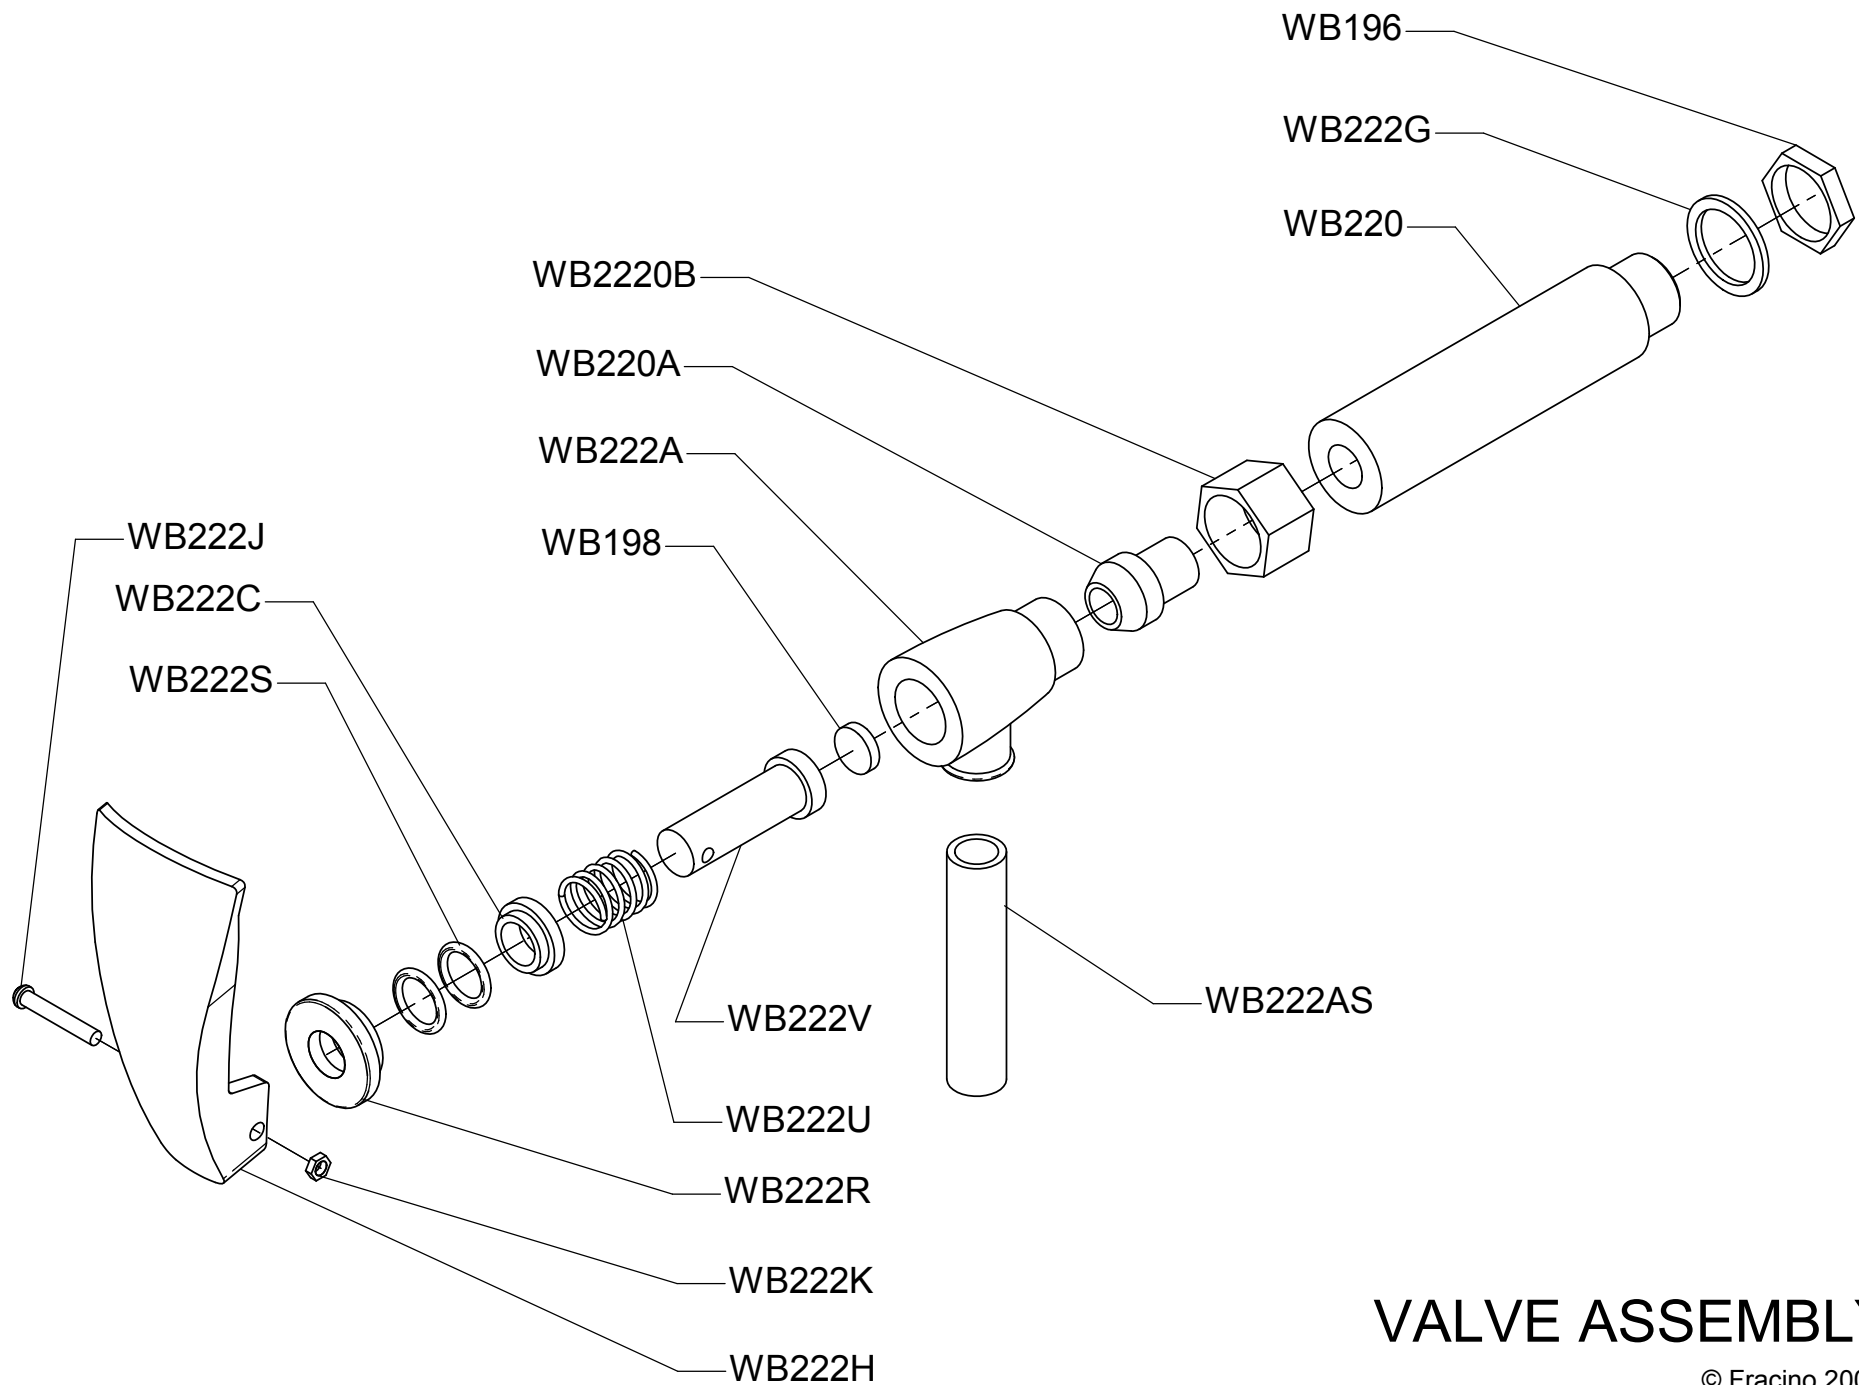

VALVE ASSEMBLY

© Fracino 2006